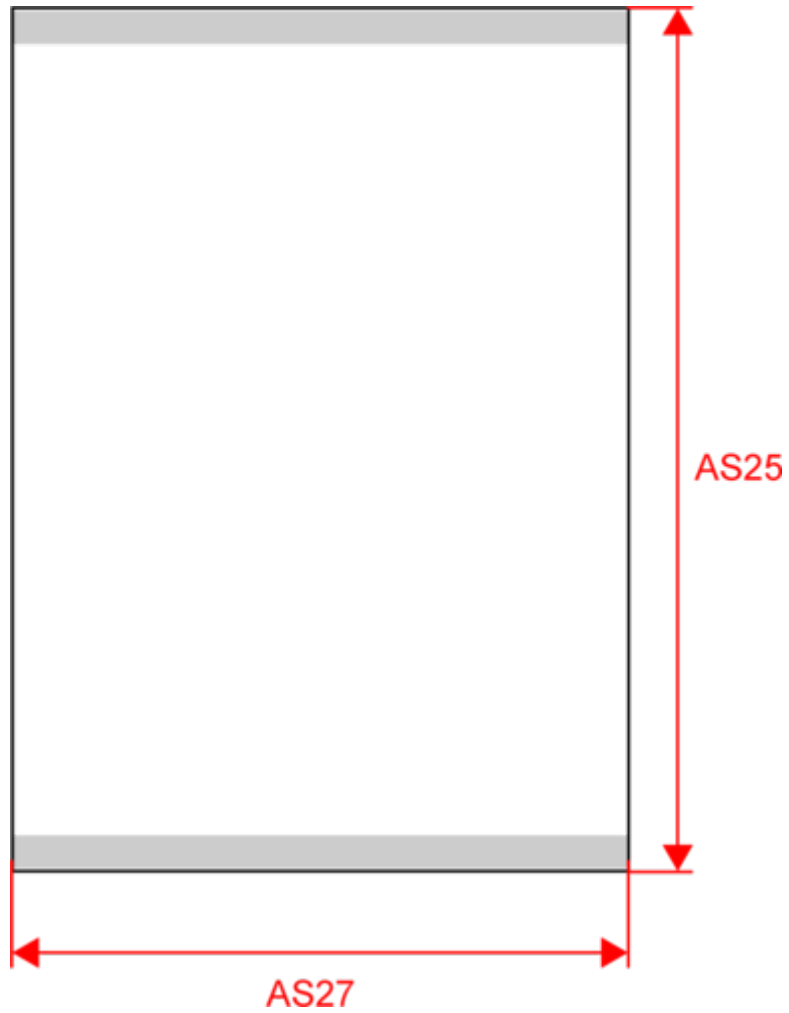

### Dimensiones

Measurements in cm	One Size
AS25 - Total height at the highest level	34.00
AS27 - 1/2 bottom width	25.00

KP437