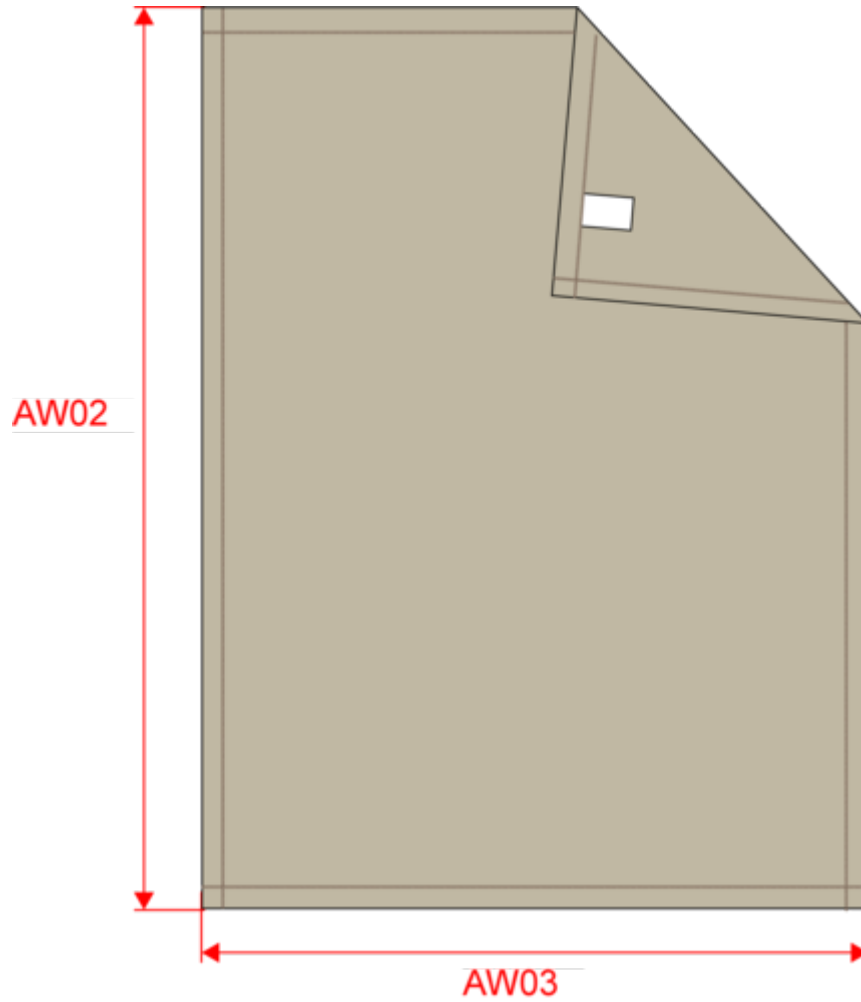

### Dimensiones

Measurements in cm	One Size
AW02 - Total height	170.00
AW03 - Total width	140.00

KP424