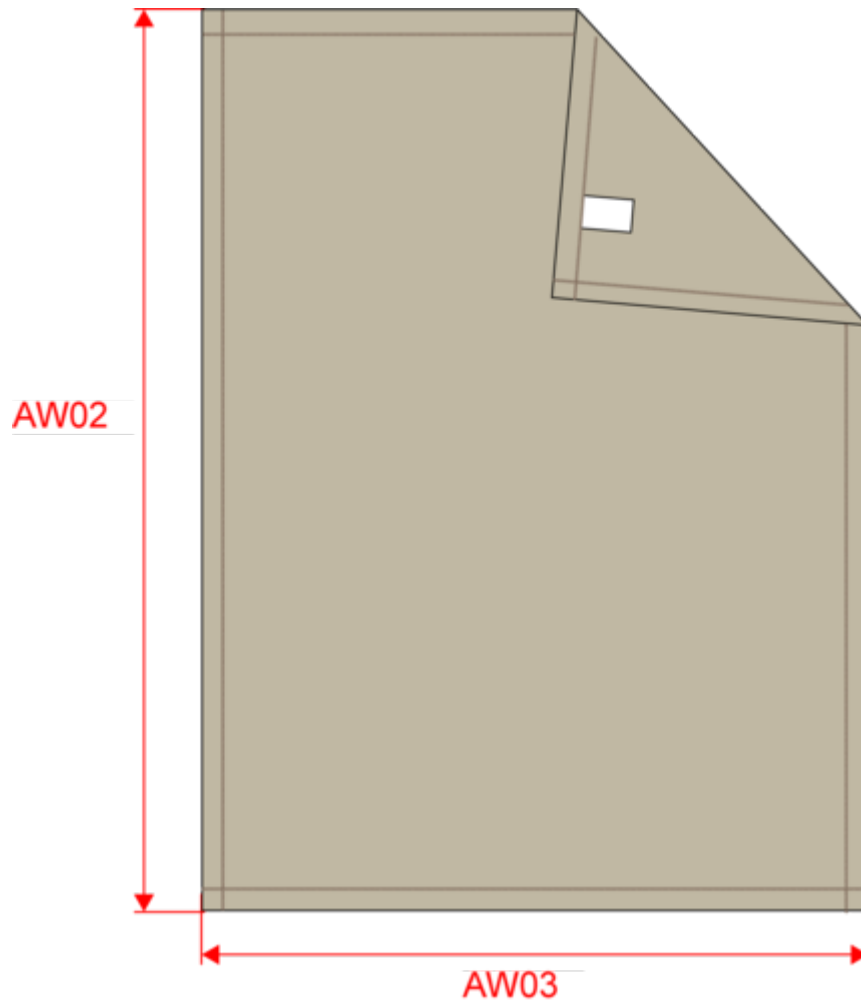

Zolltarifnummer

KP424

Fleecedecke

Maße

Measurements in cm	One Size
AW02 - Total height	170.00
AW03 - Total width	140.00

KP424

Fleecedecke

Farbinformationen