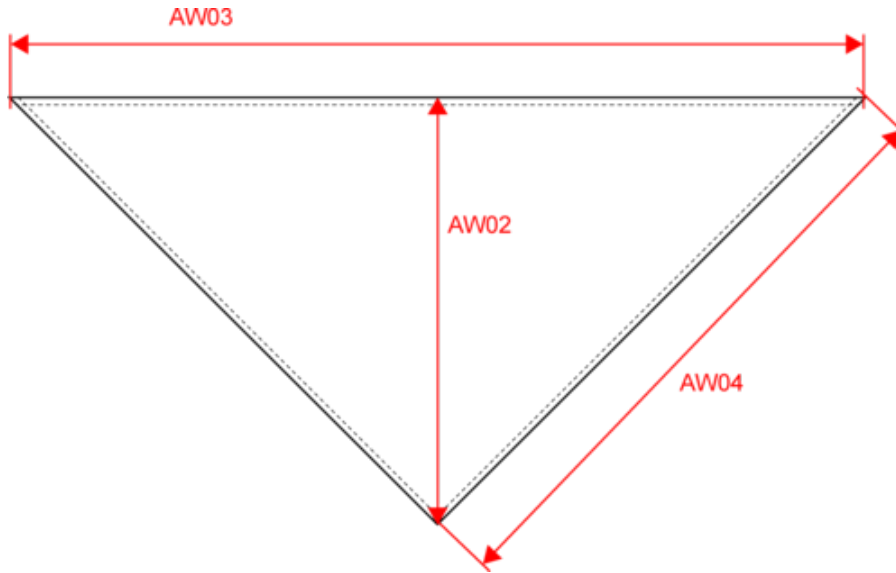

### Dimensiones

Measurements in cm	One Size
AW02 - Total height	41.50
AW03 - Total width	83.00
AW04 - Side height	59.00

KP064