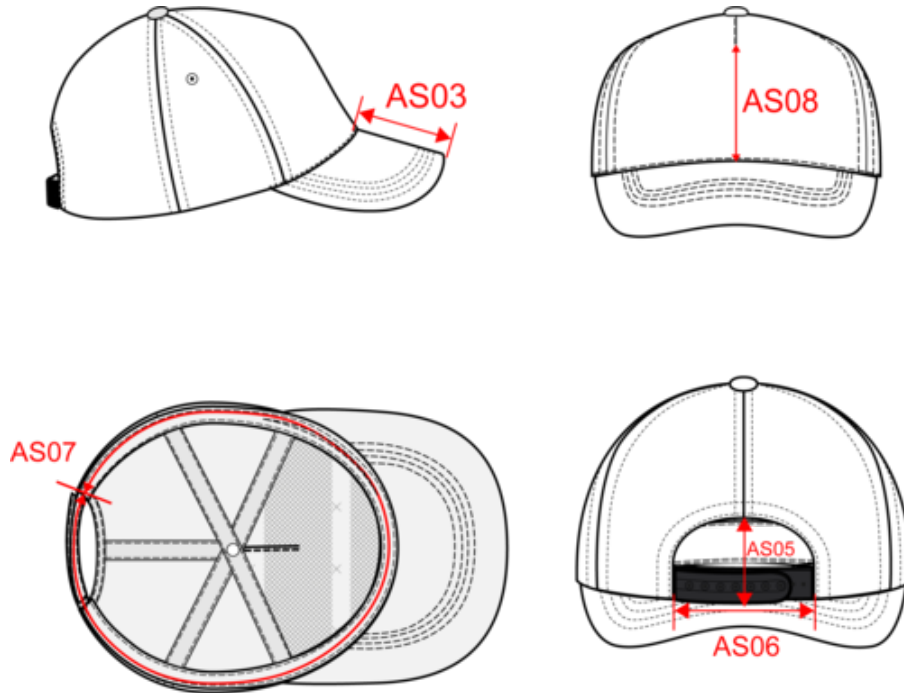

### Dimensiones

Measurements in cm	One Size
AS01 - Total length from side to side	32.00
AS07 - Total circumference	58.00
AS08 - Front middle part height for print	8.50

KP034