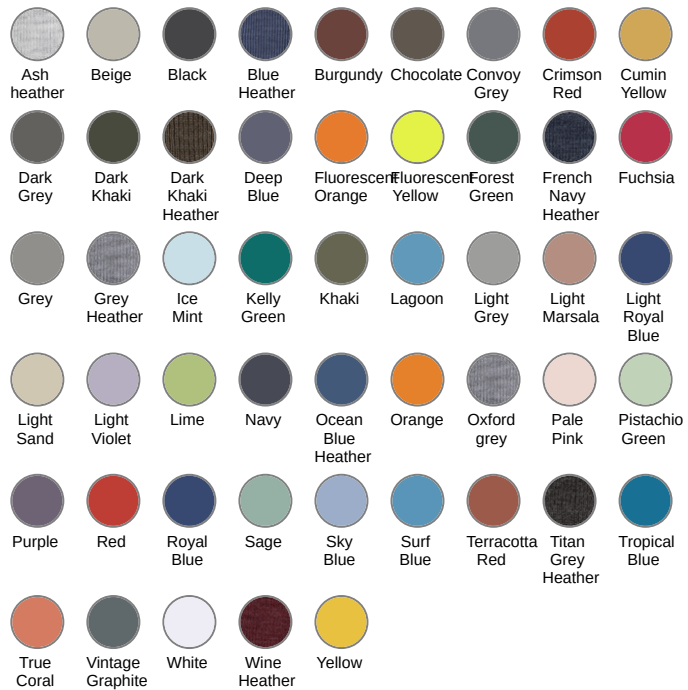

KP031

Gorro de punto

- Material resistente, suave y ligero.
- Forma de bola.

Gorro de punto 100% acrílico. Peso medio en la talla L : 60g.

Certificaciones

Informacion adicional

Logistica

Pais de origen

Codigo de aduanas