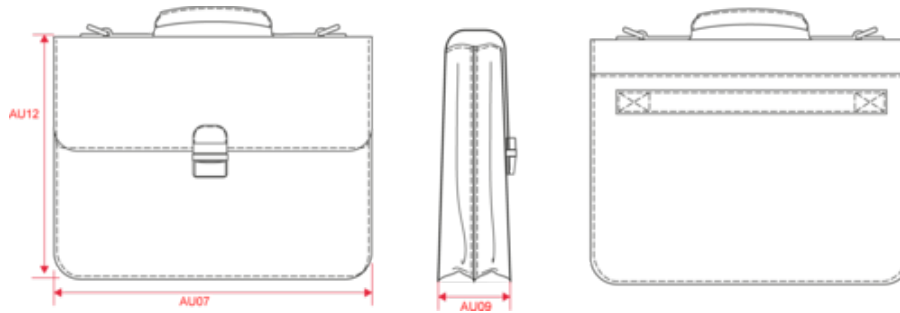

### Dimensiones

Measurements in cm	One Size
AU07 - Total width	41.00
AU09 - Depth of bottom part	10.00
AU12 - Total height	32.00

KI5405