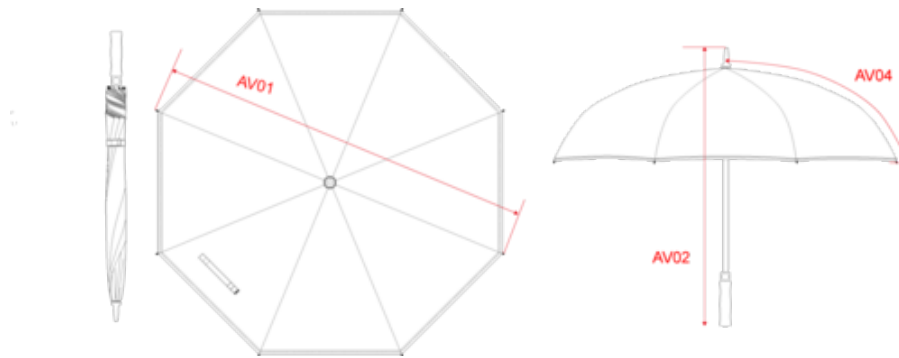

#### Codigo de aduanas

66019920

Dimensiones

| Measurements in cm                    | One Size |
|---------------------------------------|----------|
| AV01 - Diameter of the umbrella       | 118.00   |
| AV02 - Height of the umbrella's shaft | 93.00    |
| AV04 - Length of the umbrella's ribs  | 68.00    |