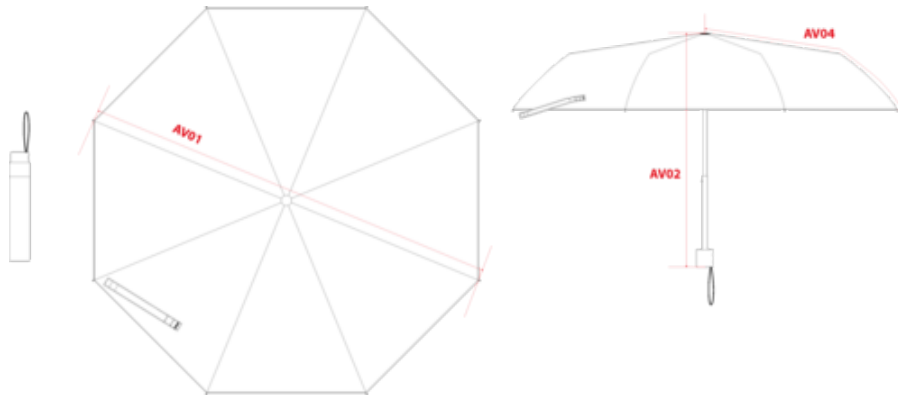

### Dimensioni

Measurements in cm	One Size
AV01 - Diameter of the umbrella	98.00
AV02 - Height of the umbrella's shaft	55.50
AV04 - Length of the umbrella's ribs	53.50

KI2010