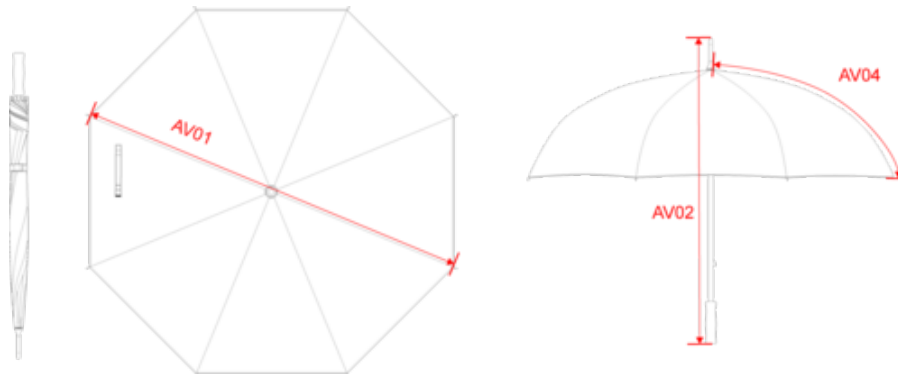

#### Codigo de aduanas

66019920

Dimensiones

Measurements in cm	One Size
AV01 - Diameter of the umbrella	128.00
AV02 - Height of the umbrella's shaft	100.00
AV04 - Length of the umbrella's ribs	73.00

KI2004