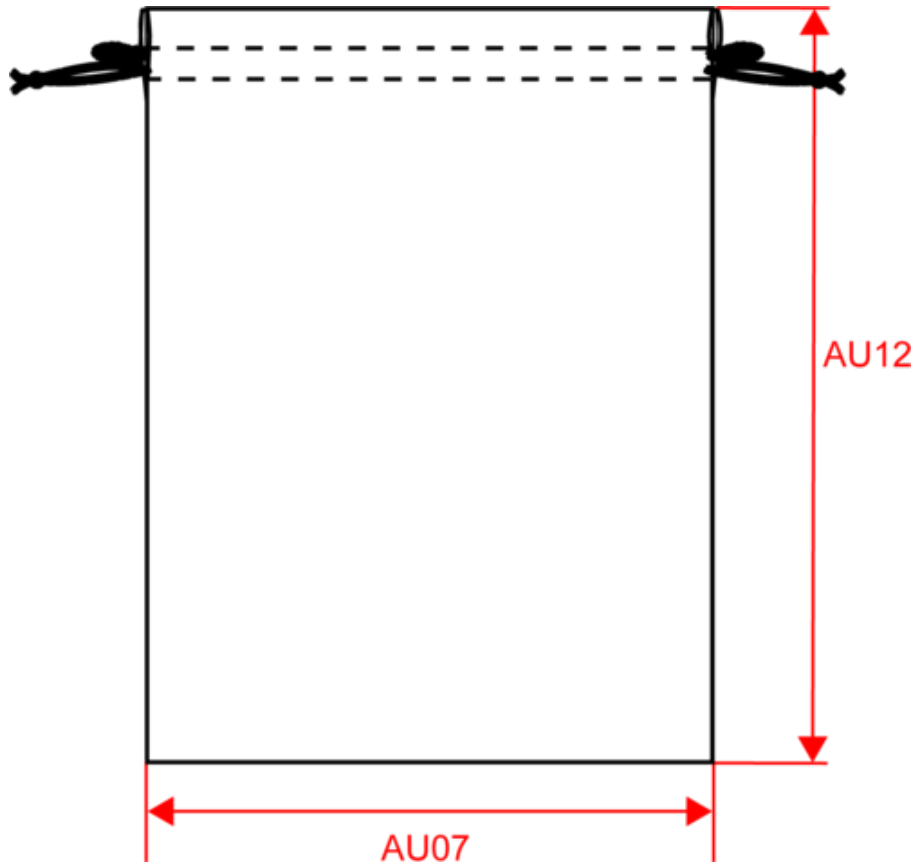

#### Customs code

63079098

KI0750

Draw cord bag

Dimensions (cm)

Measurements in cm	XS	S	M	L	XL
AU07 - Total width	10.00	14.00	20.00	25.00	30.00
AU12 - Total height	15.00	23.00	26.00	32.00	44.00

KI0750