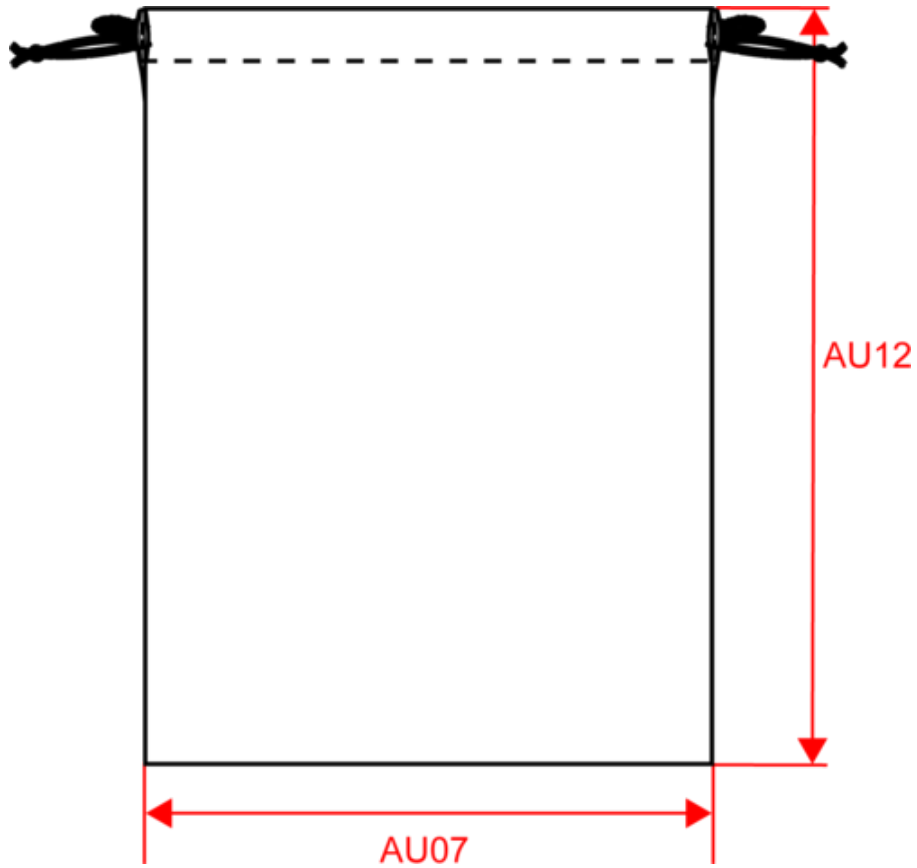

Logistic

Country of origin

Customs code

KI0747

Cotton bag with drawcord closure

Dimensions (cm)

Measurements in cm	S	M	L	XL
AU07 - Total width	13.00	23.00	38.00	40.00
AU12 - Total height	15.00	25.00	45.00	62.00

RVB : 229,227,215
Pantone C : 7534C
Pantone TCX : 12-0404TCX

Logistic

1

100

Sizes	Width (cm)	Height (cm)	Length (cm)	Net weight (kg)	Gross weight (kg)	Pieces/Box	Pieces/Bundle
S	34.00	26.00	30.00	5.70000	8.20000	300	0
M	27.00	40.00	50.00	10.00000	12.50000	200	1
L	42.00	22.00	48.00	10.50000	12.50000	100	1
XL	33.00	40.00	44.00	7.20000	9.20000	50	1