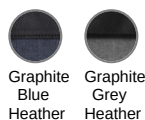

Code douanier