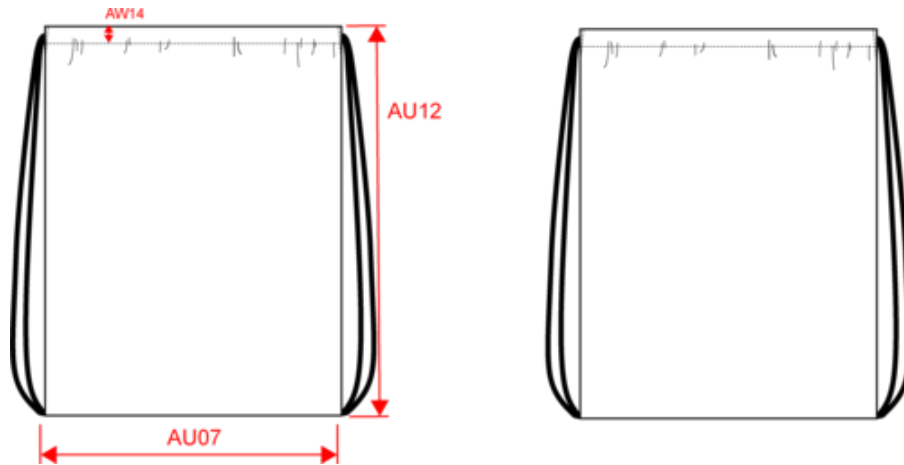

### Dimensiones

Measurements in cm	One Size
H05 - Total height	45.00
W51 - Total width	35.00

KI0154