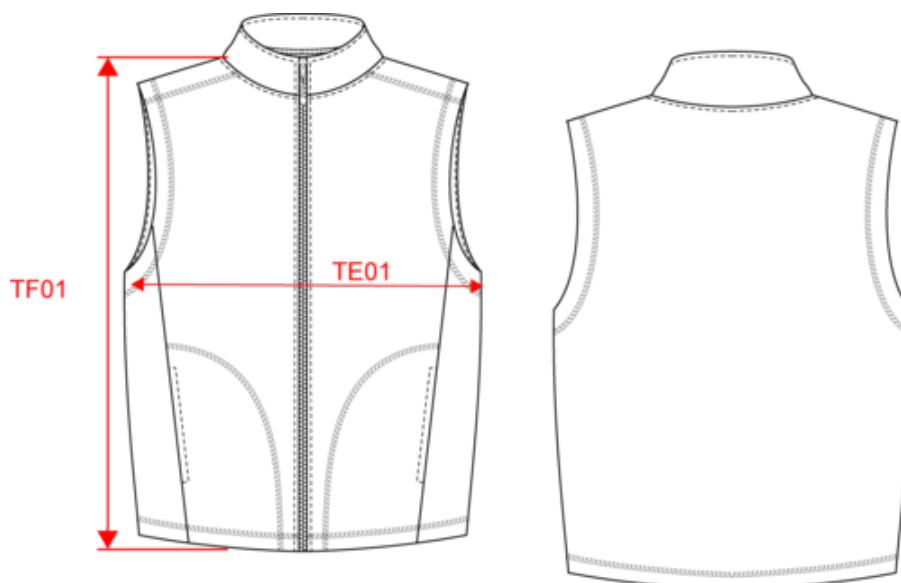

# KARIBAN

K913

Chaleco micropolar hombre

## Dimensiones

Measurements in cm	S	M	L	XL	XXL	3XL	4XL	5XL
TE01 - 1/2 chest width at 1.5cm below armhole	53.00	56.00	59.00	62.00	65.00	68.00	71.00	74.00
TF01 - Total height from HSP	69.00	71.00	73.00	75.00	77.00	79.00	81.00	83.00