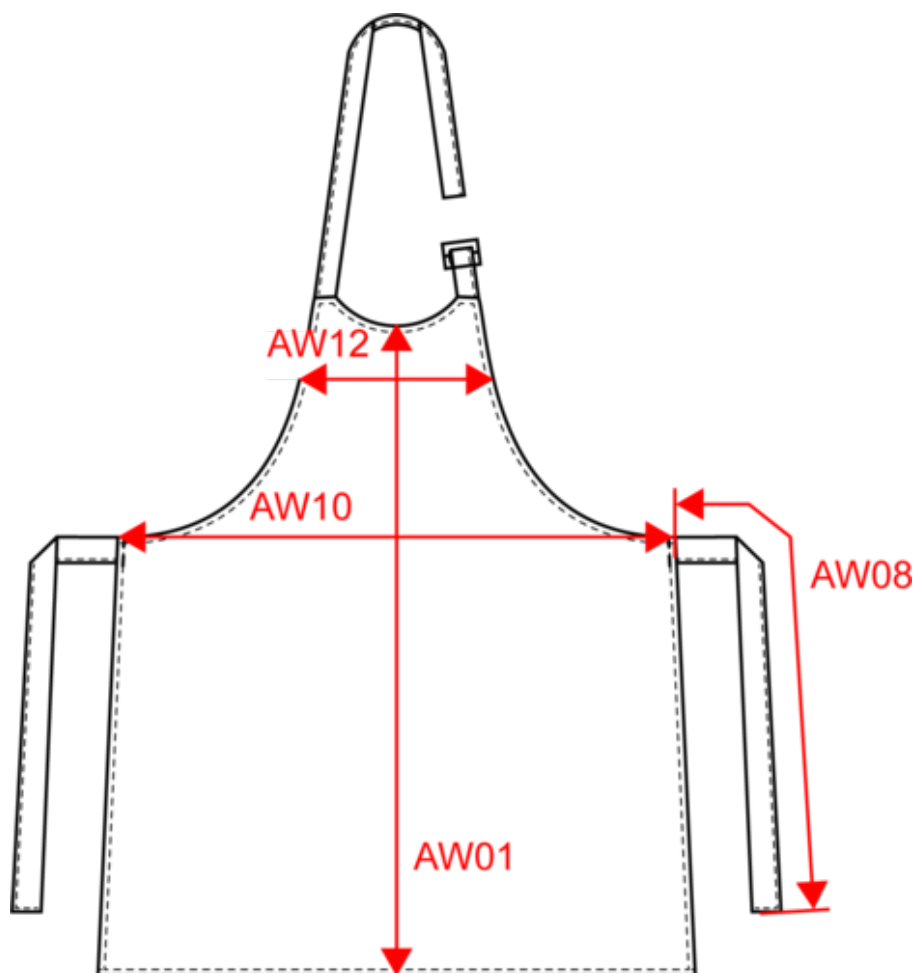

## Dimensiones

Measurements in cm	One Size
AW01 - Middle front height	90.00
AW08 - Apron waist strap length	100.00
AW10 - Apron waist width	76.00
AW12 - Apron chest width at 19cm from front middle	37.00