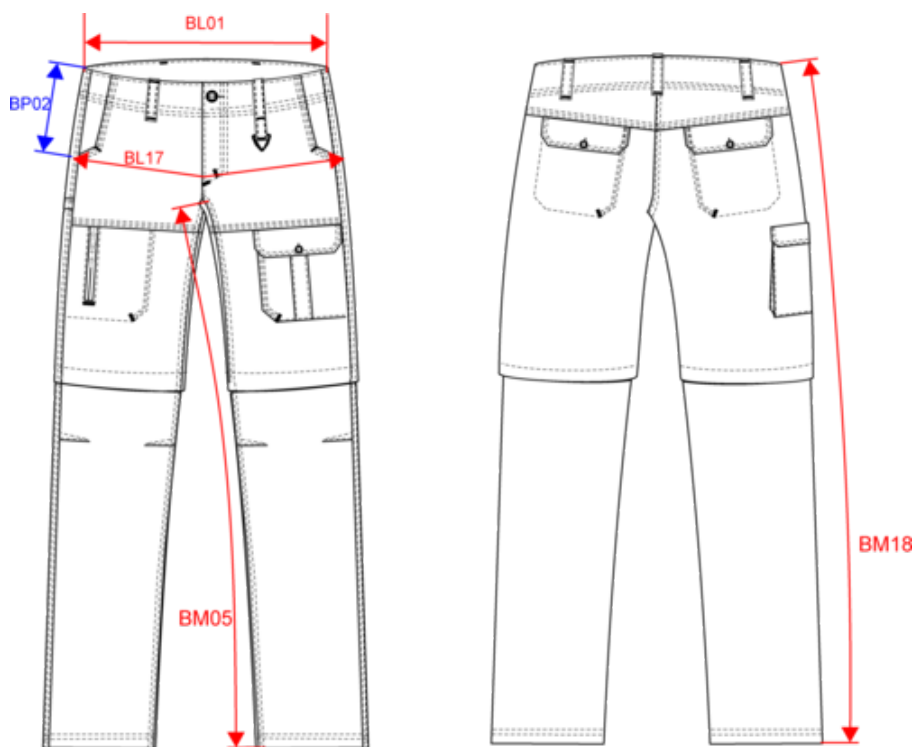

### Dimensiones

Measurements in cm	36 FR	38 FR	40 FR	42 FR	44 FR	46 FR	48 FR	50 FR	52 FR	54 FR
BL01 - 1/2 waist width (buttoned up and front band over back band)	38.00	40.00	42.00	44.00	46.00	48.50	51.00	53.00	55.00	57.00
BL17 - 1/2 hip width (measured parallel to waistband)	47.50	49.50	51.50	53.50	55.50	57.50	60.25	62.25	64.25	66.25
BM05 - Inseam length	83.25	83.50	83.75	84.00	84.25	84.50	84.75	85.00	85.25	85.50
BM18 - Side length (waistband included)	104.80	105.60	106.40	107.30	108.00	109.00	110.00	110.80	111.60	112.50