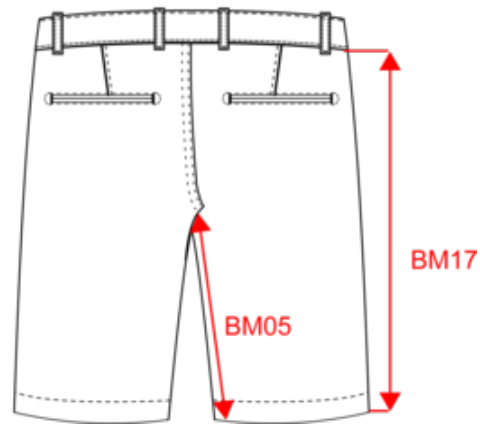

## Dimensioni

| Measurements in cm   | 38 IT | 40 IT | 42 IT | 44 IT | 46 IT | 48 IT | 50 IT | 52 IT |
|--|-------|-------|-------|-------|-------|-------|-------|-------|
| BL01 - 1/2 waist width (buttoned up and front band over back band) | 35.50 | 37.00 | 39.00 | 41.00 | 43.00 | 45.00 | 47.00 | 49.00 |
| BL17 - 1/2 hip width (measured parallel to waistband)              | 45.00 | 47.00 | 49.00 | 51.00 | 53.00 | 55.00 | 57.00 | 59.00 |
| BM05 - Inseam length   | 23.00 | 23.00 | 23.00 | 23.50 | 23.50 | 24.00 | 24.00 | 24.50 |
| BM17 - Side length (waistband excluded)                            | 39.50 | 40.00 | 40.50 | 41.50 | 42.00 | 43.00 | 43.50 | 44.50 |