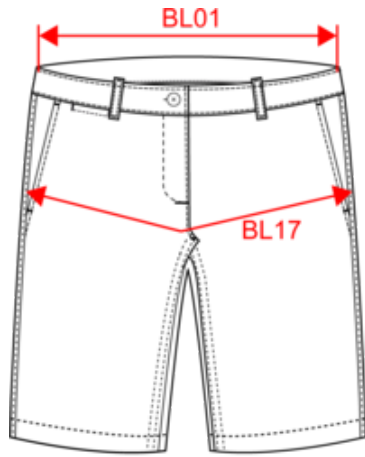

## Dimensioni

| Measurements in cm   | 38 IT | 40 IT | 42 IT | 44 IT | 46 IT | 48 IT | 50 IT | 52 IT |
|--|-------|-------|-------|-------|-------|-------|-------|-------|
| BL01 - 1/2 waist width (buttoned up and front band over back band) | 35.50 | 37.00 | 39.00 | 41.00 | 43.00 | 45.00 | 47.00 | 49.00 |
| BL17 - 1/2 hip width (measured parallel to waistband)              | 45.00 | 47.00 | 49.00 | 51.00 | 53.00 | 55.00 | 57.00 | 59.00 |
| BM05 - Inseam length   | 23.00 | 23.00 | 23.00 | 23.50 | 23.50 | 24.00 | 24.00 | 24.50 |
| BM17 - Side length (waistband excluded)                            | 39.50 | 40.00 | 40.50 | 41.50 | 42.00 | 43.00 | 43.50 | 44.50 |