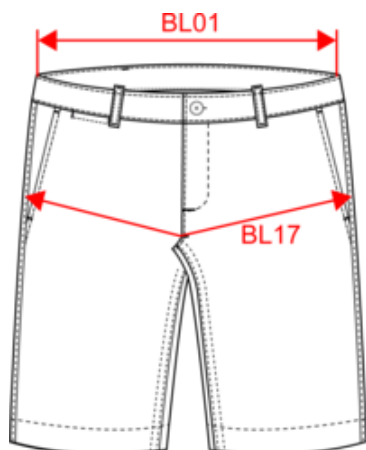

## Dimensioni

Measurements in cm	40 IT	42 IT	44 IT	46 IT	48 IT	50 IT	52 IT	54 IT	56 IT	58 IT
BL17 - 1/2 hip width (measured parallel to waistband)	47.00	49.00	51.00	53.00	55.00	57.00	59.00	61.00	63.00	65.00