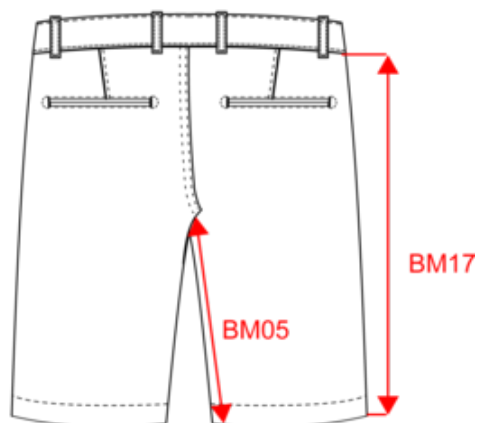

## Dimensioni

Measurements in cm	40 IT	42 IT	44 IT	46 IT	48 IT	50 IT	52 IT	54 IT	56 IT	58 IT
BL17 - 1/2 hip width (measured parallel to waistband)	47.00	49.00	51.00	53.00	55.00	57.00	59.00	61.00	63.00	65.00