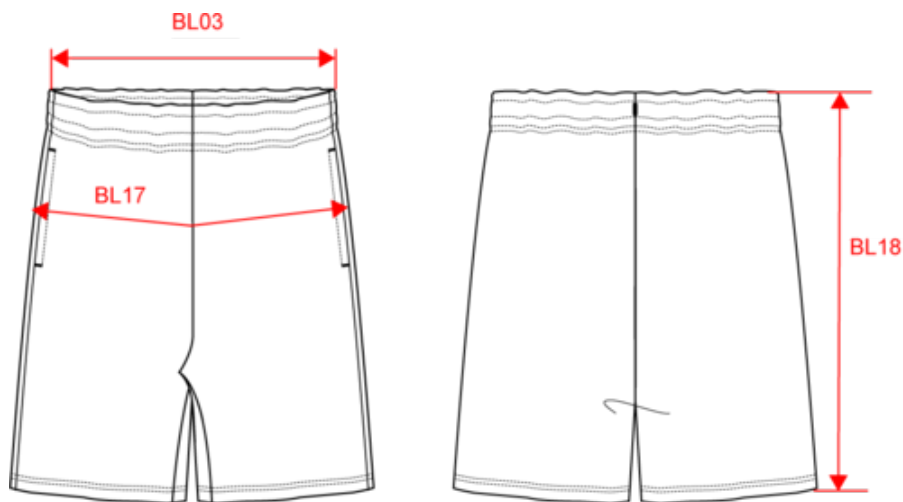

### Dimensiones

Measurements in cm	S	M	L	XL	XXL	3XL	4XL
BL03 - 1/2 elasticated waist width relaxed (front over back)	36.00	38.00	40.00	43.00	46.00	49.00	52.00
BL17 - 1/2 hip width (measured parallel to waistband)	48.00	51.00	54.00	57.00	60.00	63.00	66.00
BM18 - Side length (waistband included)	45.50	46.25	47.00	47.75	48.50	49.25	50.00