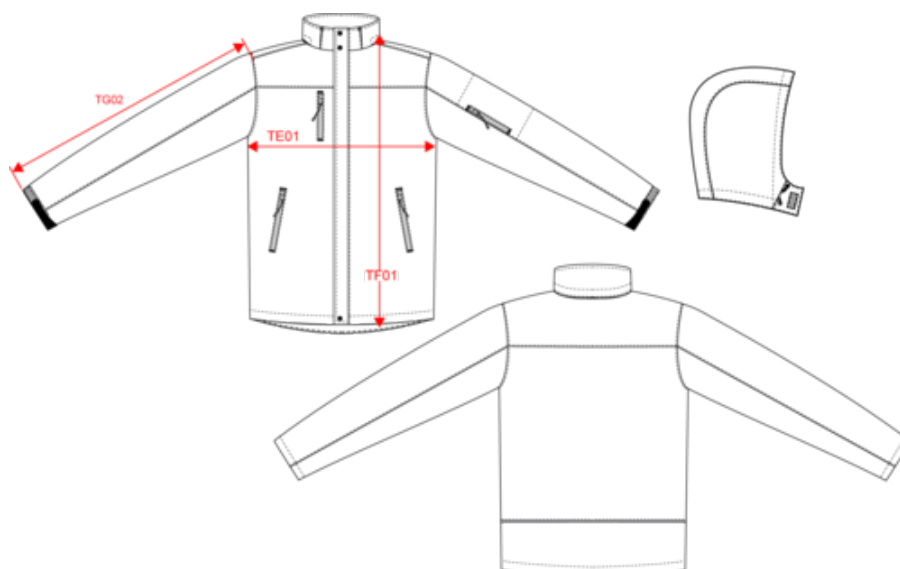

## Dimensiones

Measurements in cm	S	M	L	XL	XXL	3XL	4XL
TE01 - 1/2 chest width at 1.5cm below armhole	55.00	58.00	61.00	64.00	67.00	70.00	73.00
TF01 - Total height from HSP	72.00	74.00	76.00	78.00	80.00	82.00	84.00
TG02 - Long sleeve length	66.00	67.50	69.00	70.50	72.00	73.50	75.00