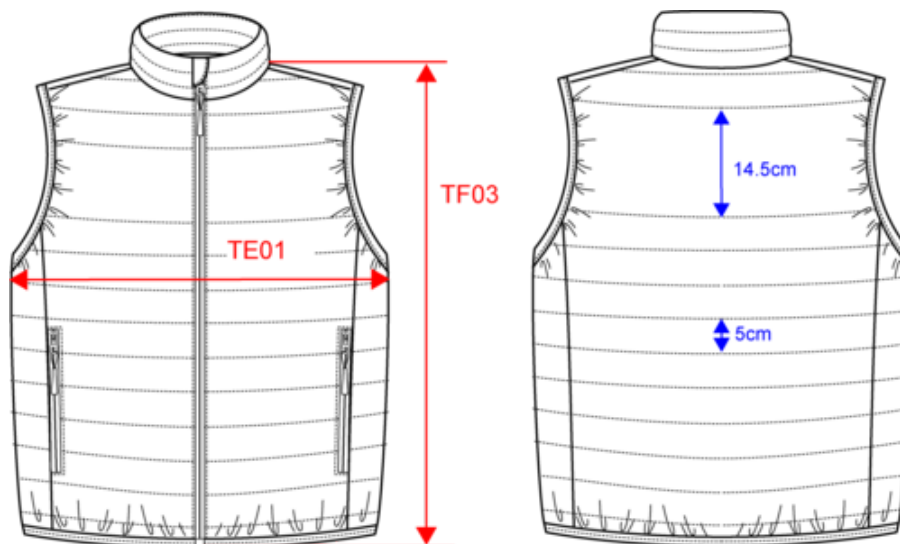

## Dimensiones

Measurements in cm	S	M	L	XL	XXL	3XL	4XL
TE01 - 1/2 chest width at 1.5cm below armhole	53.00	56.00	59.00	62.00	65.00	68.00	71.00
TF03 - Front total height from HSP	67.00	69.00	71.00	73.00	75.00	77.00	79.00