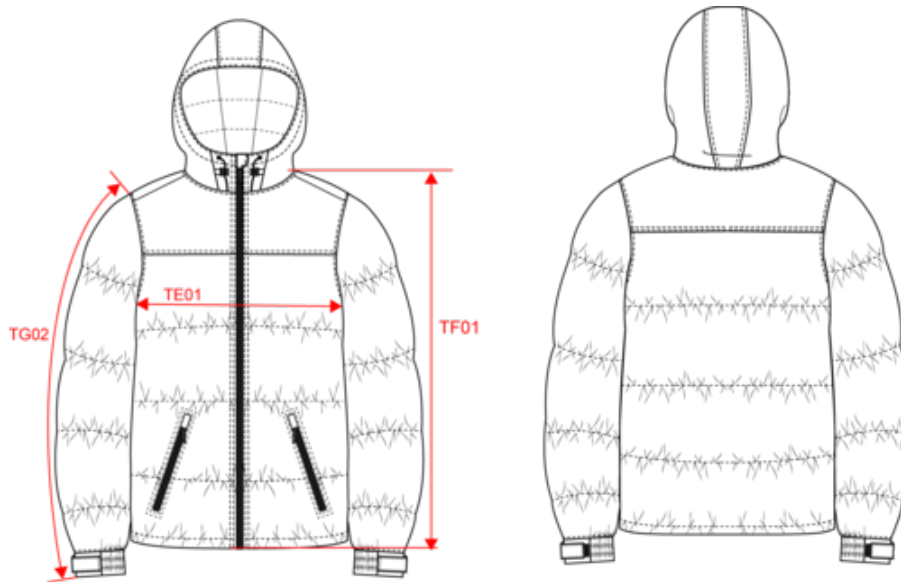

KARIBAN

K6163

Unisex bi-tone padded jacket with hood

- Hem with drawstring and stoppers.
- Water-repellent and antistatic outer fabric.
- Easy decoration access.

Main fabric: 100% 210T polyamide. Upper front and back section: 500D taslon polyamide. Anti-static and water-repellent fabric. Lining: 100% polyester taffeta. 100% polyester padding. 2 zipped front pockets at the sides with reverse zip and zip puller. Hood: 500D Taslon polyamide, quilted and lined in 3 parts with a drawstring and stopper. Inside pocket with tear-release fastening. Elasticated cuffs with tear release fastening. Hem with drawstring and side stoppers on the bottom hem. Decorative invisible zip on the inside back and inside chest. No brand label, only a size tag for easy decoration access. Injected padding: the weight may vary depending on the areas of the garment. Total weight is indicative.

Certifications

More information

Logistic

Country of origin

Customs code

KARIBAN

K6163

Unisex bi-tone padded jacket with hood

Dimensions (cm)

Measurements in cm	XS	S	M	L	XL	XXL	3XL	4XL
TE01 - 1/2 chest width at 1.5cm below armhole	53.00	56.00	59.00	62.00	65.00	68.00	71.00	74.00
TF01 - Total height from HSP	70.00	72.00	74.00	76.00	78.00	80.00	82.00	84.00
TG02 - Long sleeve length	66.50	67.50	68.50	69.50	70.50	71.50	72.50	73.50