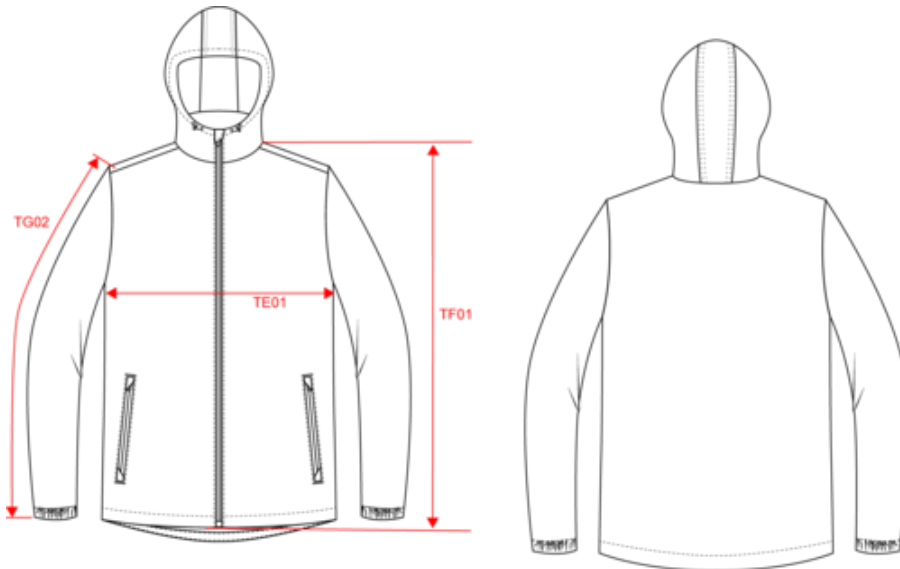

### Maße

Measurements in cm	XS	S	M	L	XL	XXL	3XL	4XL	5XL
TE01 - 1/2 chest width at 1.5cm below armhole	56.00	59.00	62.00	65.00	68.00	71.00	74.00	77.00	80.00
TF01 - Total height from HSP	79.50	81.50	83.50	85.50	87.50	89.50	91.50	93.50	95.50
TG02 - Long sleeve length	69.50	71.00	72.50	74.00	75.50	77.00	78.50	80.00	81.50