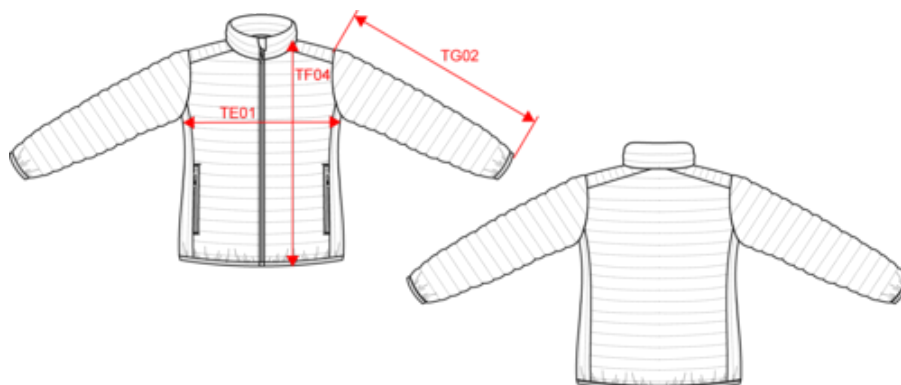

### Maße

Measurements in cm	XS	S	M	L	XL	XXL
TE01 - 1/2 chest width at 1.5cm below armhole	46.00	49.00	52.00	55.00	58.00	61.00
TF04 - Back total height from HSP	60.00	62.00	64.00	66.00	68.00	70.00
TG02 - Long sleeve length	64.00	65.00	66.00	67.00	68.00	69.00