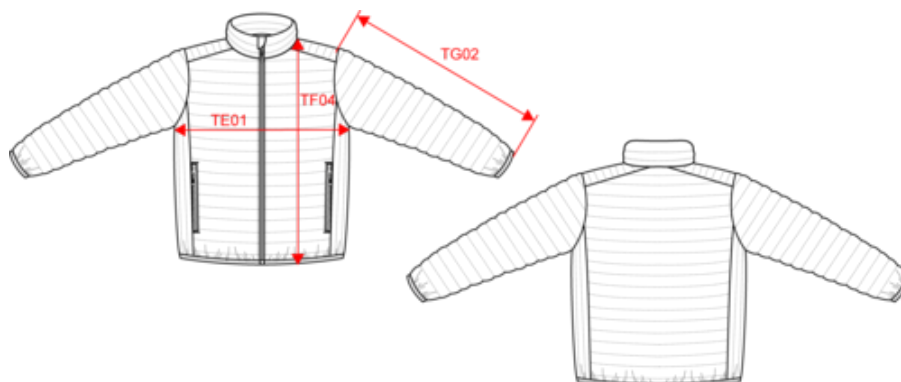

KARIBAN

K6120

Men's lightweight padded jacket

- Practical, warm and super light.
- Hard-wearing, supple and easy-care material.
- Folds up into storage bag.

Plain colors : 100% polyamide. Marl Silver : 70% polyester/30% polyamide. Marl Dark Grey: 70% polyamide/30% polyester. Polyester inner lining. Warm and ultra-light. Compressible in its storage bag. 2 zipped pockets in front. Contrasting interior: Convoy Grey for Black, Red, Marl Dark Grey and Marl Silver; Navy for Light Royal Blue, Mineral Green, Dark Khaki and Wine; Black for Forest Green; Dark Khaki for Jungle Camo. Tone-on-tone interior: Burnt Ochre for Burnt Ochre; Navy for Navy; White for White. Injected padding: the weight may vary depending on the areas of the garment. Total weight is indicative.

K6120

Men's lightweight padded jacket

Dimensions (cm)

Measurements in cm	S	M	L	XL	XXL	3XL	4XL
TE01 - 1/2 chest width at 1.5cm below armhole	53.00	56.00	59.00	62.00	65.00	68.00	71.00
TF04 - Back total height from HSP	70.00	72.00	74.00	76.00	78.00	80.00	82.00
TG02 - Long sleeve length	66.25	67.25	68.25	69.25	70.25	71.25	72.25