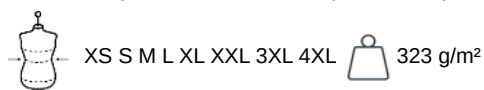

KARIBAN

K6116

Bodywarmer matelassé unisexe

- Pratique : 1 poche intérieure avec bande auto-agrippante.
- Matière résistante, souple et facile d'entretien.

Extérieur : 100% polyester ripstop avec enduction acrylique. Garniture intérieure polyester. Doublure polyester 210T. Coupe moderne et confortable. 2 poches extérieures zippées. 1 poche intérieure avec bande auto-agrippante. Zip contrasté gris et finition bande contrastée grise devant, poches et bas de vêtement. 1 zip côté cœur et 1 zip au bas du vêtement pour accès personnalisation.

Tableau équivalence des tailles par pays en dernière page.

Certifications

Informations Complémentaires

Logistique

Pays d'origine

Code douanier