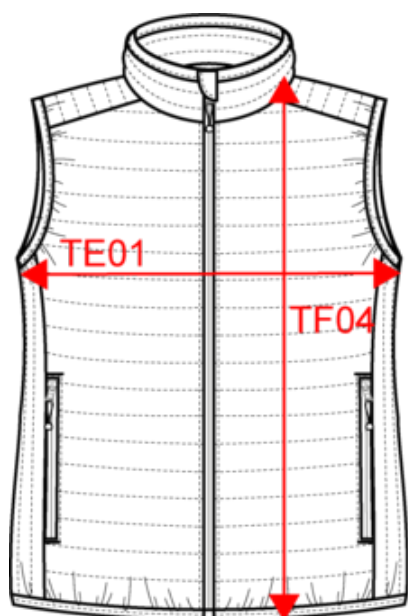

## Dimensiones

Measurements in cm	XS	S	M	L	XL	XXL
TE01 - 1/2 chest width at 1.5cm below armhole	46.00	49.00	52.00	55.00	58.00	61.00
TF04 - Back total height from HSP	60.00	62.00	64.00	66.00	68.00	70.00