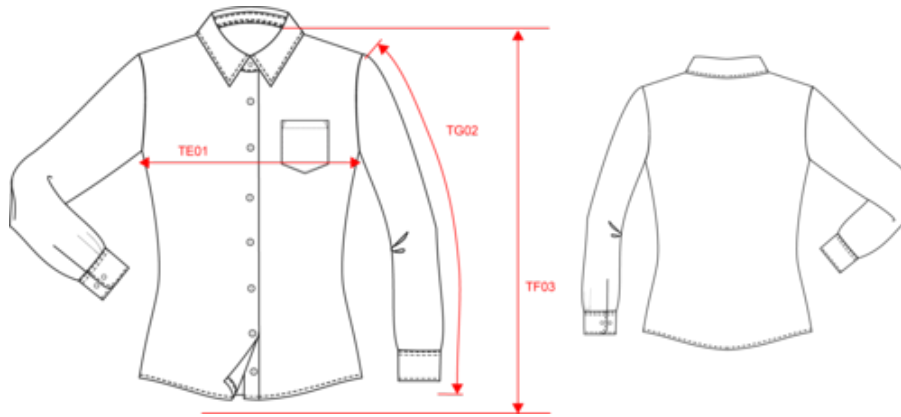

62063000

Auch erhältlich als

K541

K521

KARIBAN

K542

Damen Popelinebluse Langarm

Maße

Measurements in cm	XS	S	M	L	XL	XXL	3XL	4XL
TE01 - 1/2 chest width at 1.5cm below armhole	44.50	47.50	50.50	53.50	56.50	59.50	62.50	65.50
TF01 - Total height from HSP	63.00	65.00	67.00	69.00	71.00	73.00	75.00	77.00
TG02 - Long sleeve length	60.00	61.00	62.00	63.00	64.00	65.00	66.00	67.00