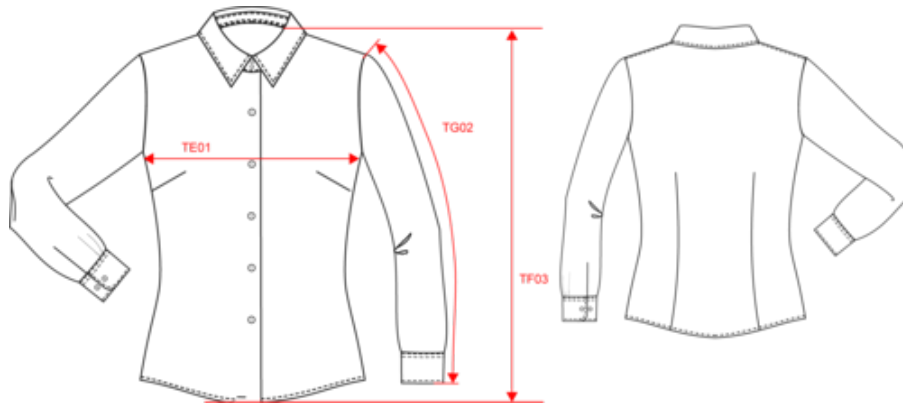

62063000

Auch erhältlich als

K533

KARIBAN

K534

Damen Oxfordbluse Langarm

Maße

Measurements in cm	XS	S	M	L	XL	XXL	3XL	4XL
TE01 - 1/2 chest width at 1.5cm below armhole	44.50	47.50	50.50	53.50	56.50	59.50	62.50	65.50
TF03 - Front total height from HSP	63.00	65.00	67.00	69.00	71.00	73.00	75.00	77.00
TG02 - Long sleeve length	60.00	61.00	62.00	63.00	64.00	65.00	66.00	67.00