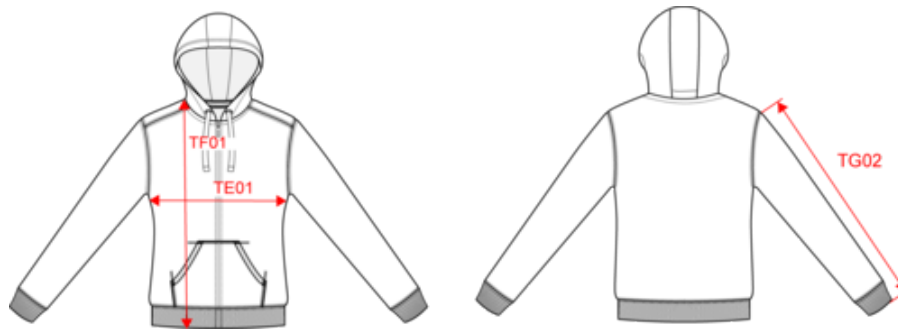

Measurements in cm	XS	S	M	L	XL	XXL
TE01 - 1/2 chest width at 1.5cm below armhole	45.00	48.00	51.00	54.00	57.00	60.00
TF01 - Total height from HSP	62.00	64.00	66.00	68.00	70.00	72.00
TG02 - Long sleeve length	61.50	62.50	63.50	64.50	65.50	66.50