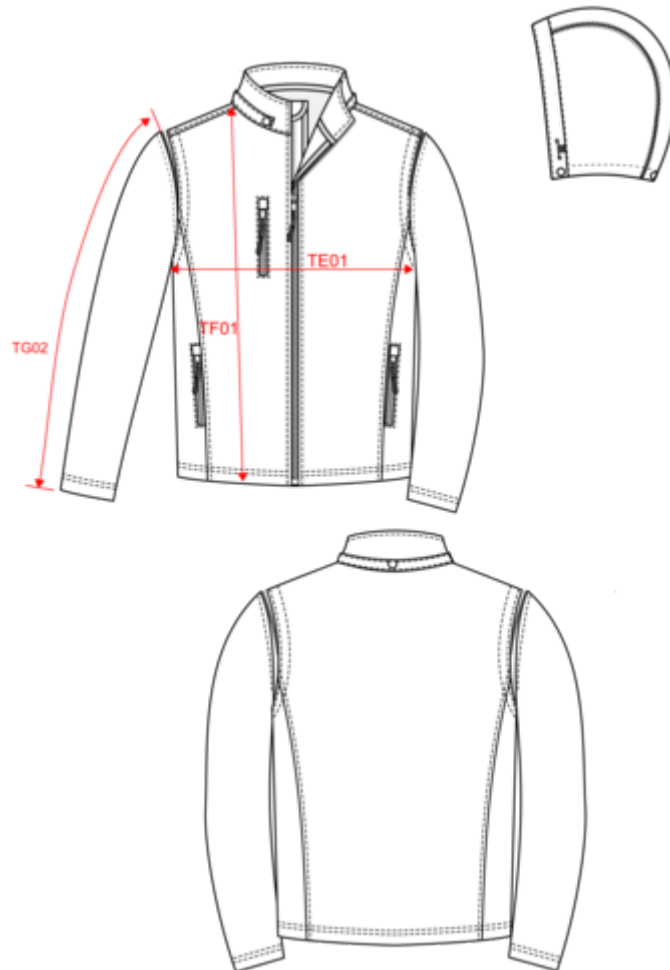

## Maße

Measurements in cm	XS	S	M	L	XL	XXL	3XL	4XL	5XL
TE01 - 1/2 chest width at 1.5cm below armhole	49.00	52.00	55.00	58.00	61.00	64.00	67.00	70.00	73.00
TF01 - Total height from HSP	70.20	72.20	74.20	76.20	78.20	80.20	82.20	84.20	86.20
TG02 - Long sleeve length	65.00	66.00	67.00	68.00	69.00	70.00	71.00	72.00	73.00