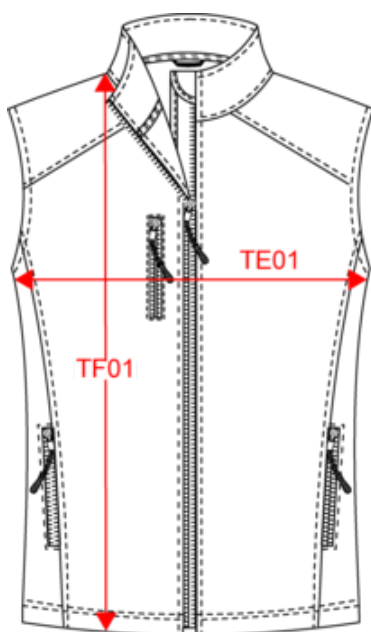

## Dimensiones

Measurements in cm	S	M	L	XL	XXL	3XL	4XL
TE01 - 1/2 chest width at 1.5cm below armhole	47.00	50.00	53.00	56.00	59.00	62.00	65.00
TF01 - Total height from HSP	63.50	65.50	67.50	69.50	71.50	73.50	75.50