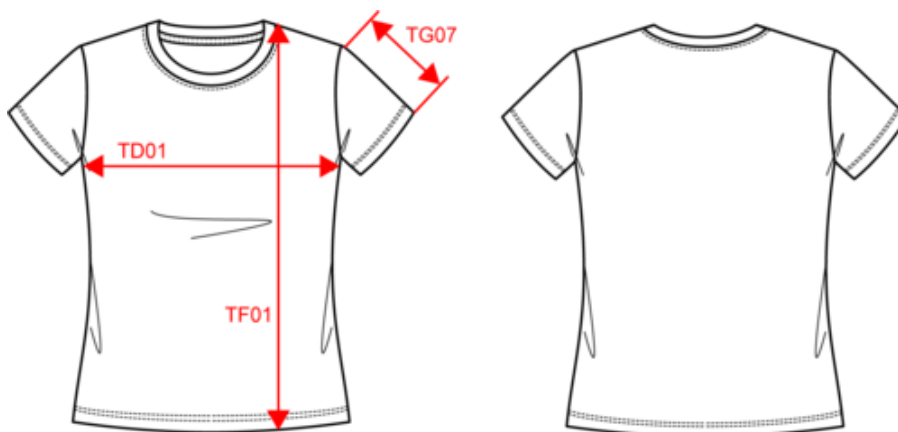

## Dimensiones

Measurements in cm	S	M	L	XL	XXL	3XL
TE01 - 1/2 chest width at 1.5cm below armhole	46.00	49.00	52.00	55.00	58.00	61.00
TF01 - Total height from HSP	62.00	64.00	66.00	68.00	70.00	72.00
TG07 - Short sleeve length	15.00	15.75	16.50	17.25	18.00	18.75