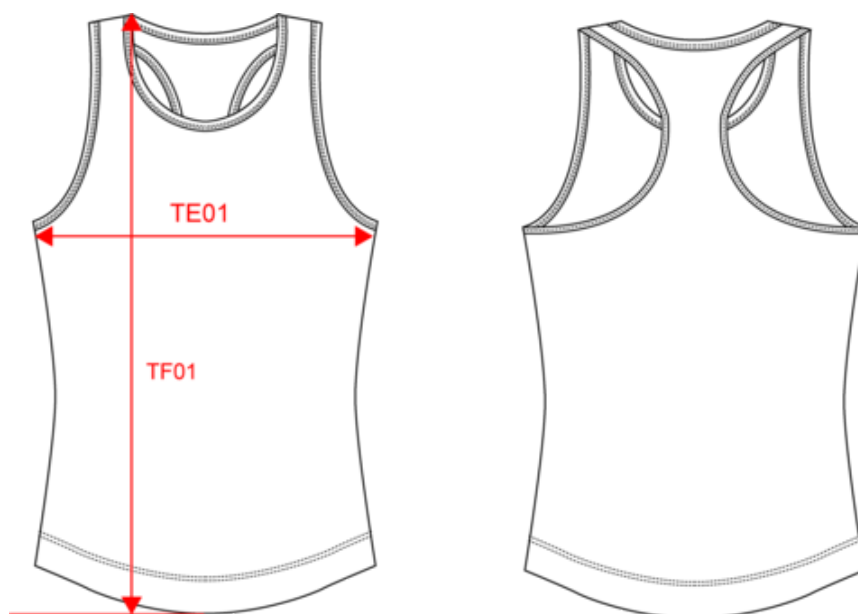

Red

White

KARIBAN

K362

Camisa tirantes niña

Dimensiones

Measurements in cm	6/8 years	8/10 years	10/12 years	12/14 years
TE01 - 1/2 chest width at 1.5cm below armhole	26.00	28.00	31.00	33.00
TF01 - Total height from HSP	43.00	48.30	53.75	59.00