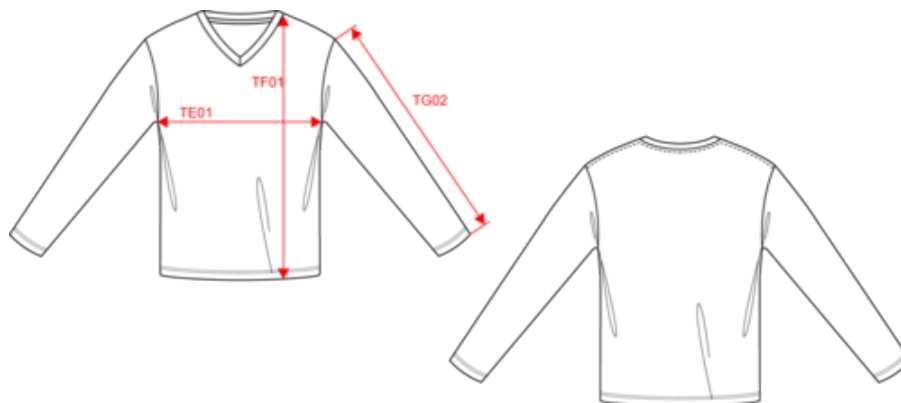

## Dimensiones

Measurements in cm	S	M	L	XL	XXL	3XL	4XL
TE01 - 1/2 chest width at 1.5cm below armhole	49.00	52.00	55.00	58.00	61.00	64.00	67.00
TF01 - Total height from HSP	70.00	72.00	74.00	76.00	78.00	80.00	82.00
TG02 - Long sleeve length	63.00	64.00	65.00	66.00	67.00	68.00	69.00