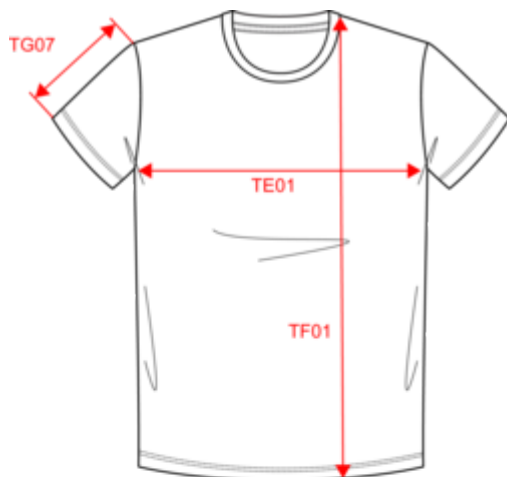

## Dimensiones

Measurements in cm	XS	S	M	L	XL	XXL	3XL	4XL
TE01 - 1/2 chest width at 1.5cm below armhole	47.00	50.00	53.00	56.00	59.00	62.00	65.00	68.00
TF01 - Total height from HSP	68.00	70.00	72.00	74.00	76.00	78.00	80.00	82.00
TG07 - Short sleeve length	21.25	22.00	22.75	23.50	24.25	25.00	25.75	26.50