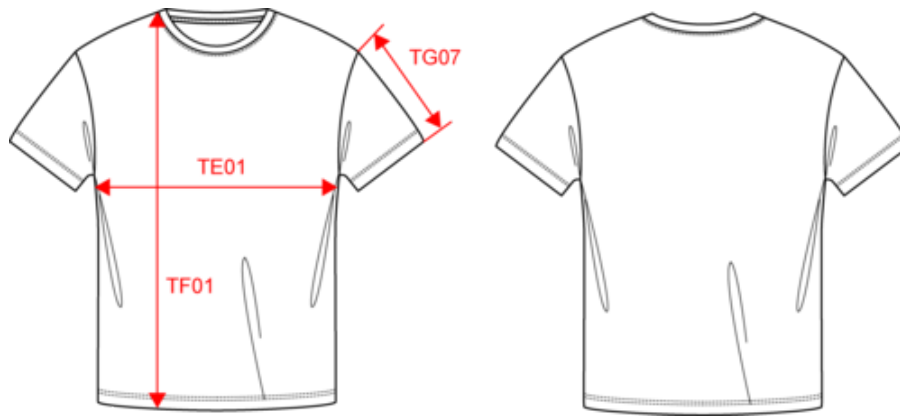

KARIBAN

K3025IC

Herren Bio150 IC T-Shirt

Maße

Measurements in cm	S	M	L	XL	XXL	3XL	4XL	5XL
TE01 - 1/2 chest width at 1.5cm below armhole	50.00	53.00	56.00	59.00	62.00	65.00	68.00	71.00
TF01 - Total height from HSP	70.00	72.00	74.00	76.00	78.00	80.00	82.00	84.00
TG07 - Short sleeve length	16.50	17.00	17.50	18.00	18.50	19.00	19.50	20.00