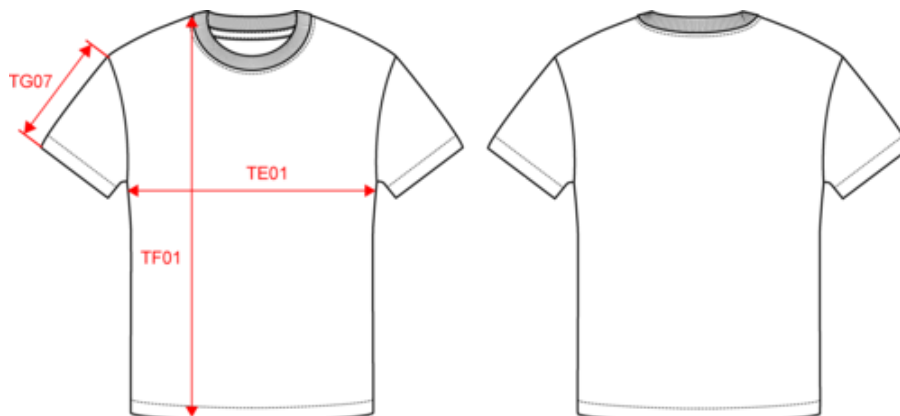

## Dimensiones

Measurements in cm	XS	S	M	L	XL	XXL	3XL
TE01 - 1/2 chest width at 1.5cm below armhole	52.00	55.00	58.00	61.00	64.00	67.00	70.00
TF01 - Total height from HSP	69.00	71.00	73.00	75.00	77.00	79.00	81.00
TG07 - Short sleeve length	21.50	22.00	22.50	23.00	23.50	24.00	24.50