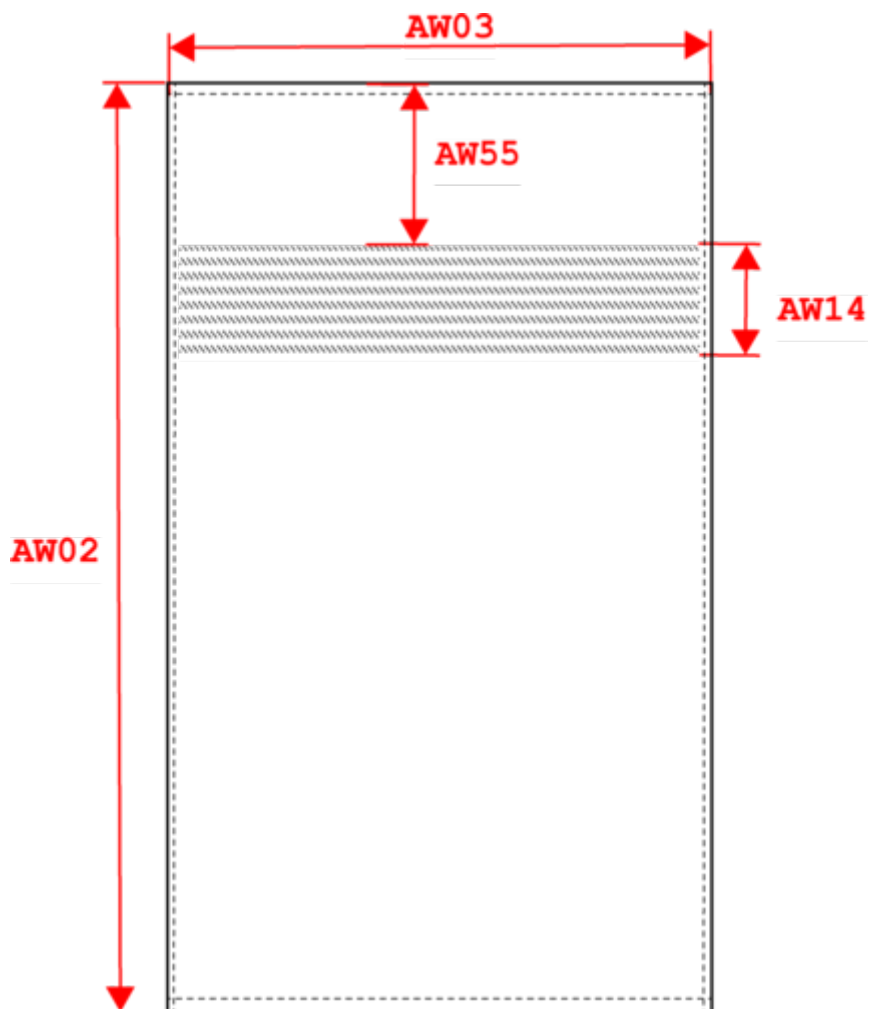

## Dimensioni

Measurements in cm	One Size
AW02 - Total height	140.00
AW03 - Total width	70.00
AW14 - Finishing height	8.00
AW55 - Position liteau du bord	9.00