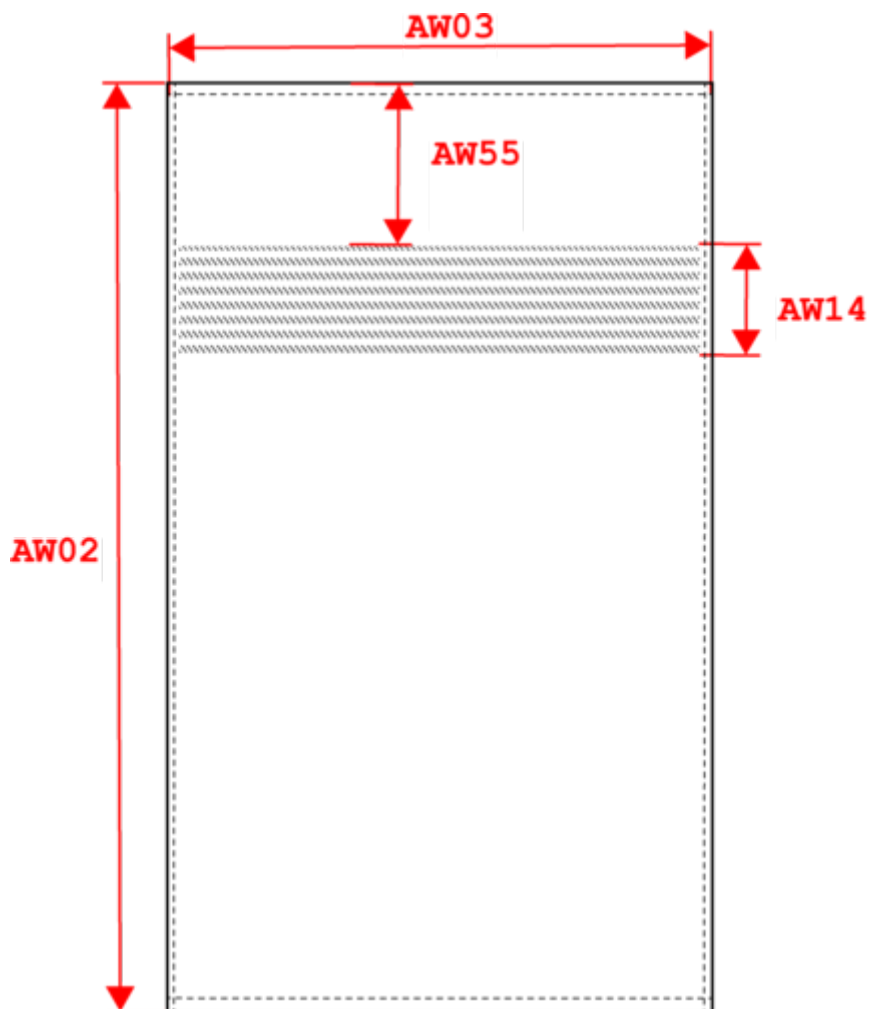

## Dimensioni

Measurements in cm	One Size
AW02 - Total height	100.00
AW03 - Total width	50.00
AW14 - Finishing height	8.00
AW55 - Position litem du bord	9.00